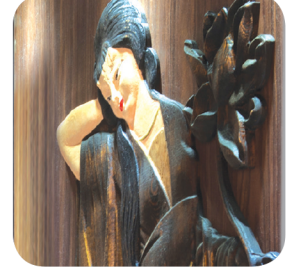

AYHA 640

Duvar Kaplaması
Wall Covering

Aksesuar
Accessories

Yan Duvarlar 3D Masif Ahşap
Side Walls 3D Solid Wood

Arka Duvar Boy Ayna
Back Wall Full Height Mirror

Tavan Kıvrımlı Paslanmaz - Spot
Ceiling Special Postforming Stainless -
Spot Lights

Taban Doğal Granit
Floor Naturel Granite

Küpeşte Krom Tutamak
Handrail Chrome Handrail

Aksesuar Füme Ayna Paslanmaz
Accessories Mirror Stainless