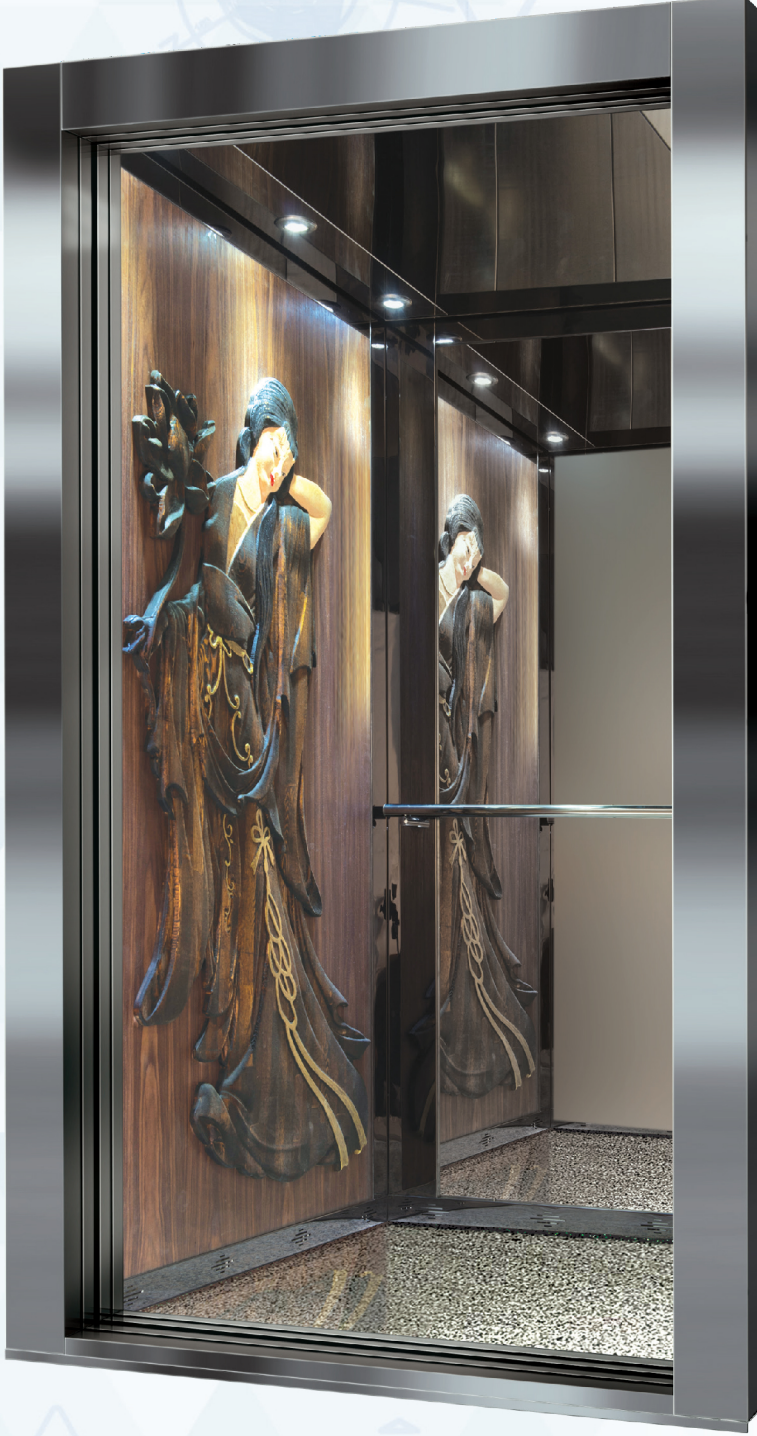

AYHA 640

Duvar Kaplaması
Wall Covering

Aksesuar
Accessories

Yan Duvarlar 3D Masif Ahşap
Side Walls 3D Solid Wood

Arka Duvar Boy Ayna
Back Wall Full Height Mirror

Tavan Kıvrımlı Paslanmaz - Spot
Ceiling Special Postforming Stainless -
Spot Lights

Taban Doğal Granit
Floor Naturel Granite

Küpeşte Krom Tutamak
Handrail Chrome Handrail

Aksesuar Füme Ayna Paslanmaz
Accessories Mirror Stainless